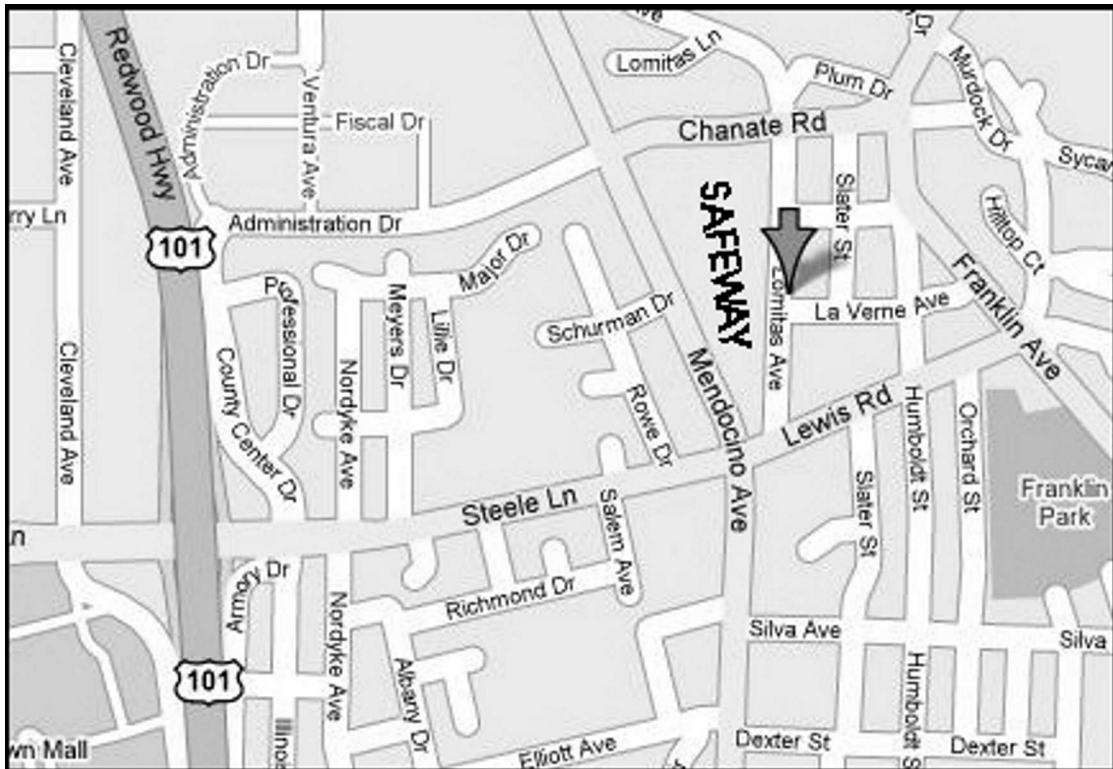

## DIRECTIONS

Take Hwy 101 to the Steele Lane exit.  
Go east on Steel Lane to Mendocino Ave,  
Cross Mendocino (becomes Lewis Rd).  
Take first left onto Lomitas Ave.  
Go one block, cross LaVerne (on right).  
2310 Lomitas is second house on right.