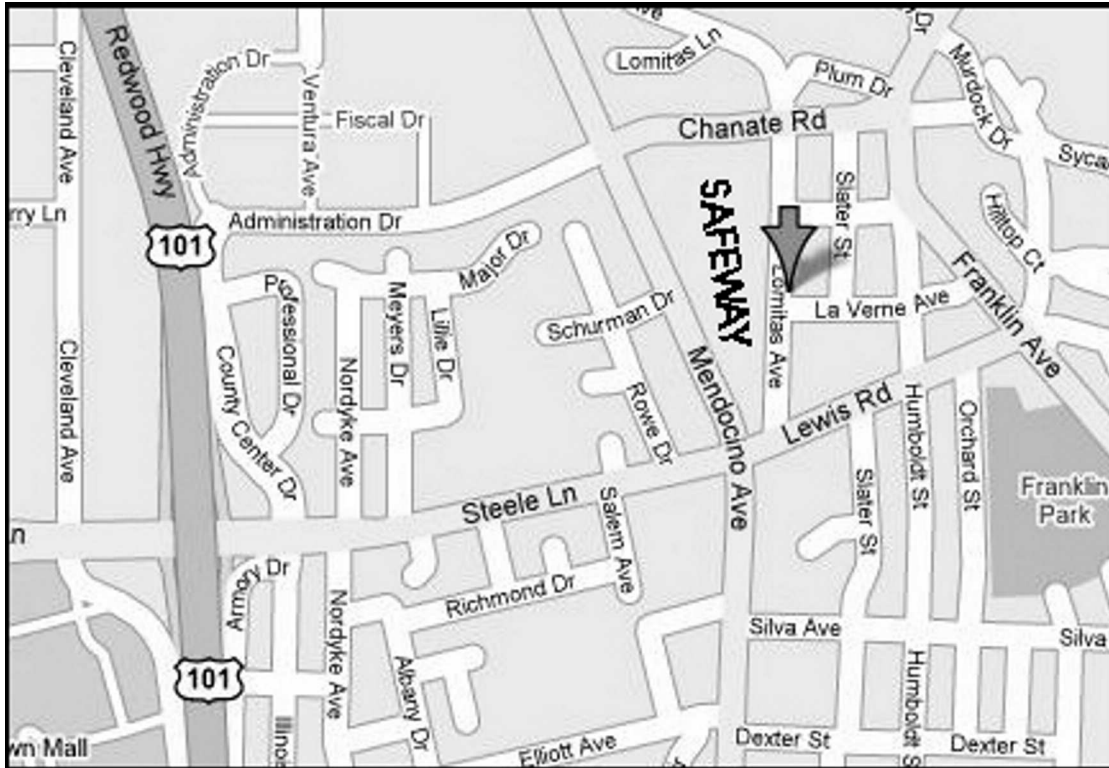

**HOUSE CONCERT DIRECTIONS**  
**2310 Lomitas Avenue, Santa Rosa, CA**

Take Hwy 101 to the Steele Lane exit.

Go east on Steel Lane to Lomitas Ave. **(0.5 mile)**

Take first left onto Lomitas Ave., go one block, cross LaVerne. **(0.1 mile)**

2310 Lomitas is second house on right.

*Street parking is limited. Suggest parking in the Safeway strip mall parking lot immediately west of Lomitas Ave.*